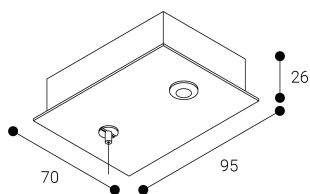

Accessory

Ref. ETC1029N

Ref ETC1029N compatible series equipment Trazzo Mixto. Color: Black

Dimensions (mm):

L: 2000 mm