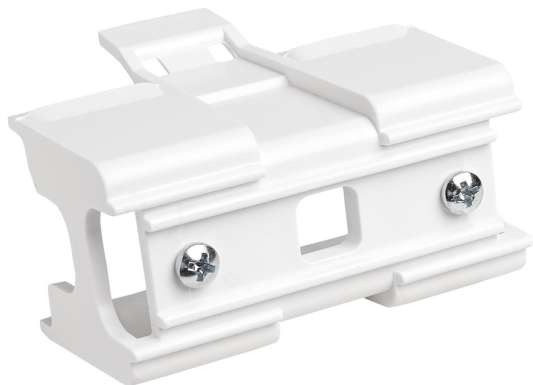

Accessory

Ref. LI014

Ref LI014 compatible series equipment Linnea. Built in Wall or ceiling mounted fitting with ABS injected housing and opal polycarbonate diffuser.

Dimensions (mm):