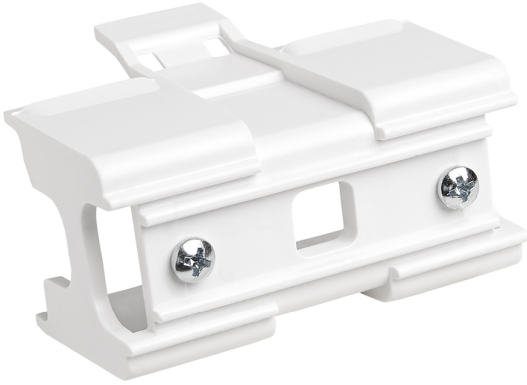

Accessory
Ref. LI0145P

Ref LI0145P compatible series equipment Linnea. Built in Wall or ceiling mounted fitting with ABS injected housing and opal polycarbonate diffuser.

Dimensions (mm):