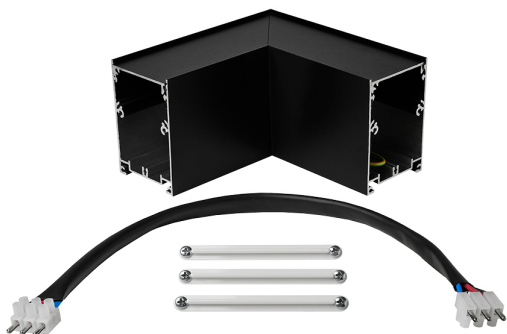

Accessory
Ref. TX006N

Ref TX006N compatible series equipment Trazzo Avant. Color: Black

Dimensions (mm):