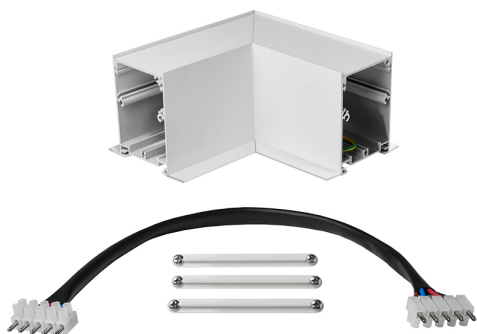

Accessory

Ref. TXE0065PB

Ref TXE0065PB compatible series equipment Trazzo Avant. Color: White

Dimensions (mm):