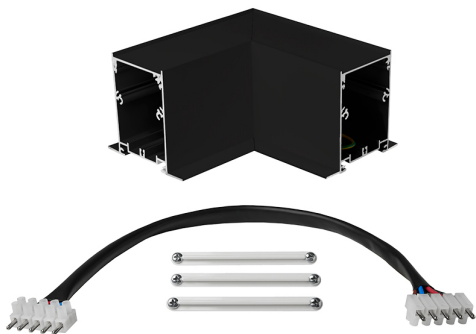

Accessory

Ref. TXE0065PN

Ref TXE0065PN compatible series equipment Trazzo Avant. Color: Black

Dimensions (mm):