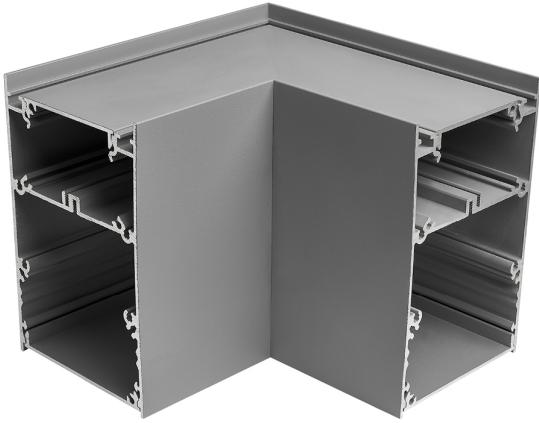

Accessory

Ref. TZ70M006G

Ref TZ70M006G compatible series equipment Trazzo Mixto. Built in Wall or ceiling mounted fitting with ABS injected housing and opal polycarbonate diffuser. Color: Grey

Dimensions (mm):