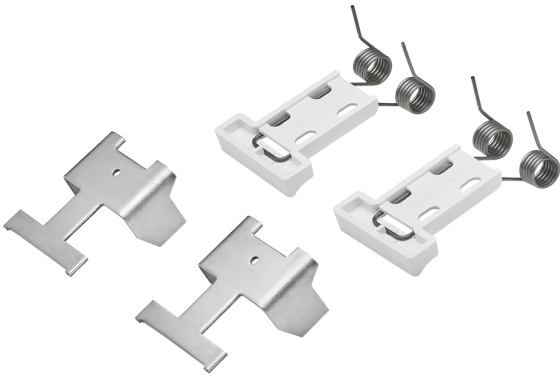

### Support mural

---

Accessoire  
Ref. AUKM

---

Accessoire: Support mural Ref AUKM équipement de série compatible Uro.

Dimensions (mm):