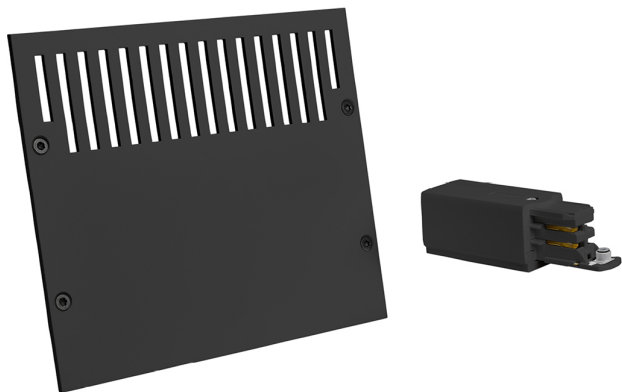

Accessory

Ref. CS016IEN

Ref CS016IEN compatible series equipment Cosmos. Built in Made of aluminum and lacquered with high-performance epoxy-polyester resins by electrostatic application and subsequent polymerization. Resistant to UV rays and corrosion.. Color: Black

Dimensions (mm):