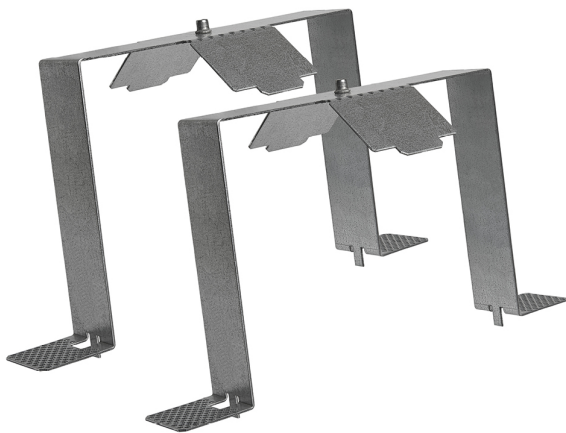

Accessory
Ref. CS0312

Ref CS0312 compatible series equipment Cosmos.

Dimensions (mm):