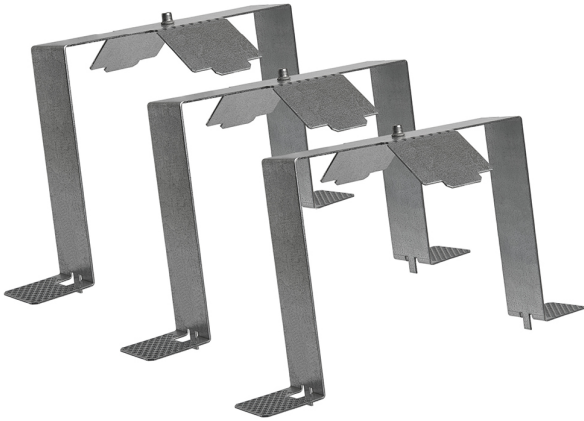

Accessory  
Ref. CS0313

---

Ref CS0313 compatible series equipment Cosmos.

Dimensions (mm):