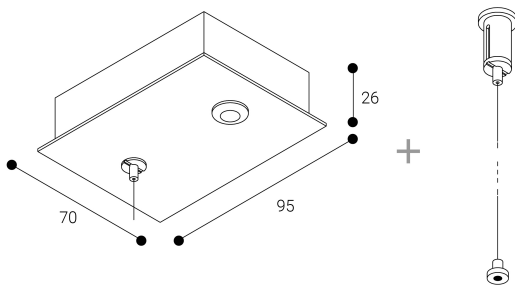

Accessory

Ref. CS1029L2AB

Ref CS1029L2AB compatible series equipment Cosmos. Color: White

Dimensions (mm):

L: 2000 mm