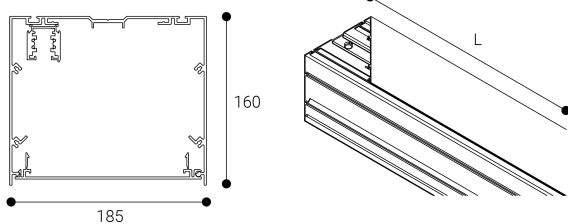

Accessory

Ref. CS3P2100B

Ref CS3P2100B compatible series equipment Cosmos. Color: White

Dimensions (mm):

L: 2100 mm