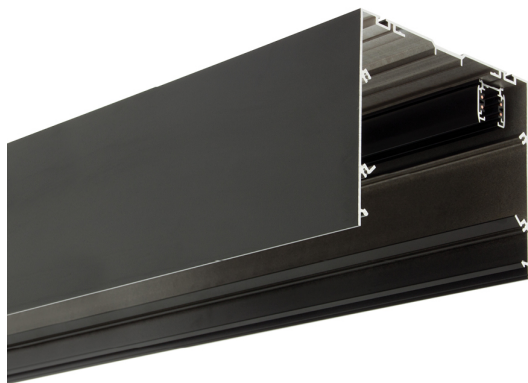

Accessory

Ref. CS3P2100N

Ref CS3P2100N compatible series equipment Cosmos. Color: Black

Dimensions (mm):

L: 2100 mm