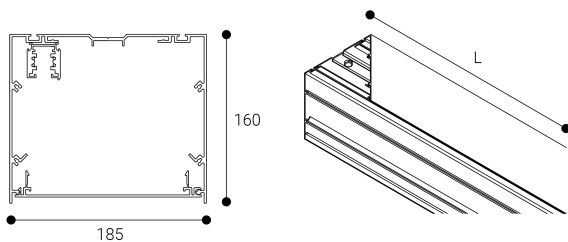

Accessory

Ref. CS3P2400B

Ref CS3P2400B compatible series equipment Cosmos. Color: White

Dimensions (mm):

L: 2400 mm