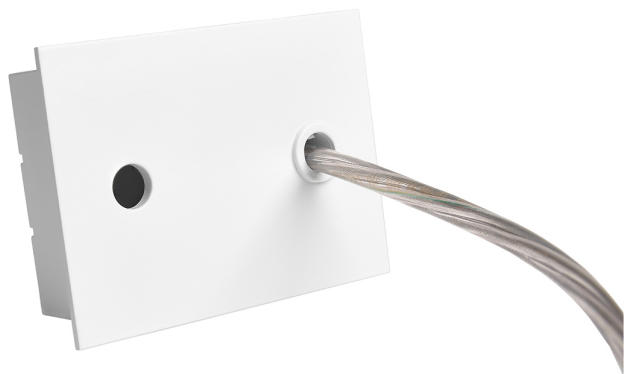

Accessory

Ref. ETC10294MB

Ref ETC10294MB compatible series equipment Linnea Mixto. Color: White

Dimensions (mm):

L: 4000 mm