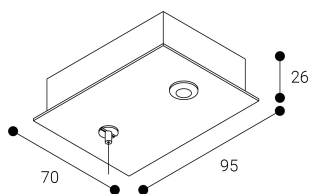

Accessory

Ref. ETC10294MB

Ref ETC10294MB compatible series equipment Linnea Mixto. Color: White

Dimensions (mm):

L: 4000 mm