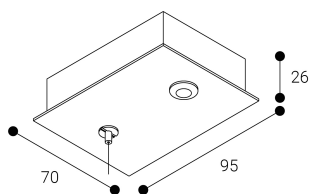

Accessory

Ref. ETC10294MG

Ref ETC10294MG compatible series equipment Linnea. Color: Grey

Dimensions (mm):

L: 4000 mm