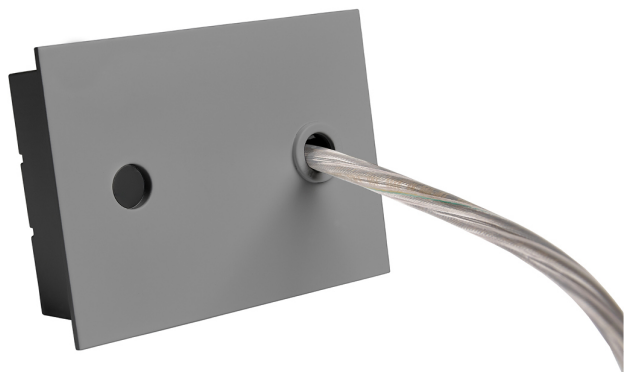

Accessory

Ref. ETC10294MG

Ref ETC10294MG compatible series equipment Trazzo 70. Color: Grey

Dimensions (mm):

L: 4000 mm