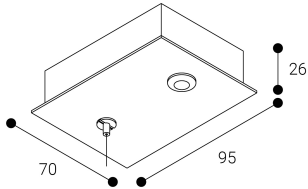

Accessory

Ref. ETC10294MN

Ref ETC10294MN compatible series equipment Trazzo 70. Color: White

Dimensions (mm):

L: 4000 mm