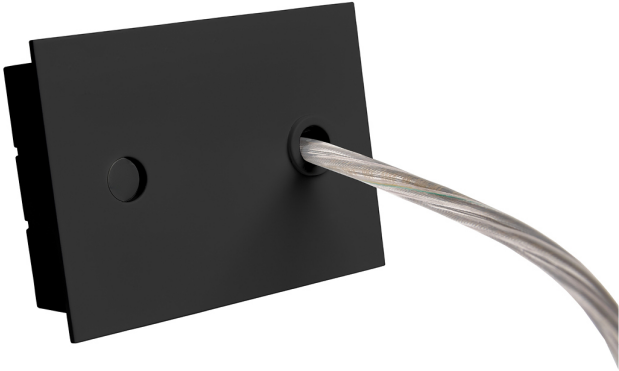

Accessory

Ref. ETC10294MN

Ref ETC10294MN compatible series equipment Trazzo Mixto. Color: White

Dimensions (mm):

L: 4000 mm