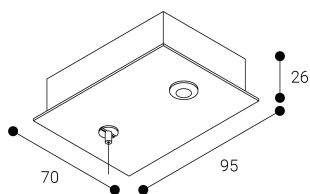

Accessory

Ref. ETC10295PB

Ref ETC10295PB compatible series equipment Trazzo Mixto. Color: White

Dimensions (mm):

L: 2000 mm