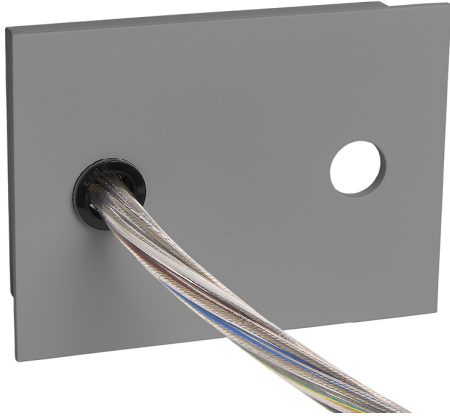

Accessory

Ref. ETC10295PG

Ref ETC10295PG compatible series equipment Sycom. Color: Grey

Dimensions (mm):

L: 2000 mm