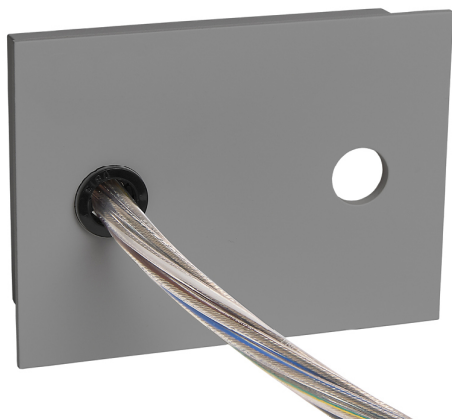

Accessory

Ref. ETC10295PG

Ref ETC10295PG compatible series equipment Trazzo 70. Color: Grey

Dimensions (mm):

L: 2000 mm