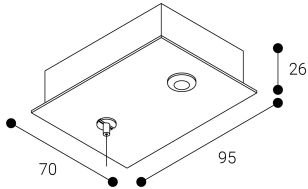

Accessory

Ref. ETC10295PG

Ref ETC10295PG compatible series equipment Trazzo Mixto. Color: Grey

Dimensions (mm):

L: 2000 mm