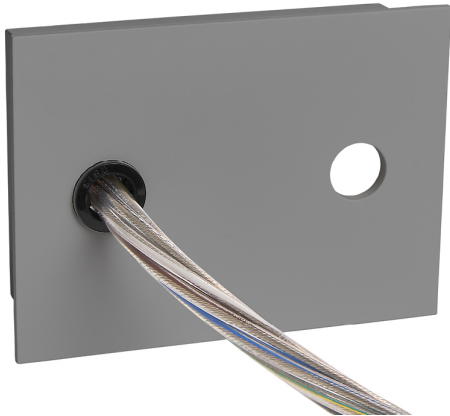

Accessory

Ref. ETC10295PG

Ref ETC10295PG compatible series equipment Trazzo Mixto. Color: Grey

Dimensions (mm):

L: 2000 mm