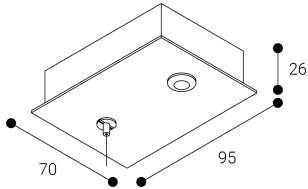

Accessory

Ref. ETC10295PN

Ref ETC10295PN compatible series equipment Linnea Mixto. Color: Black

Dimensions (mm):

L: 2000 mm