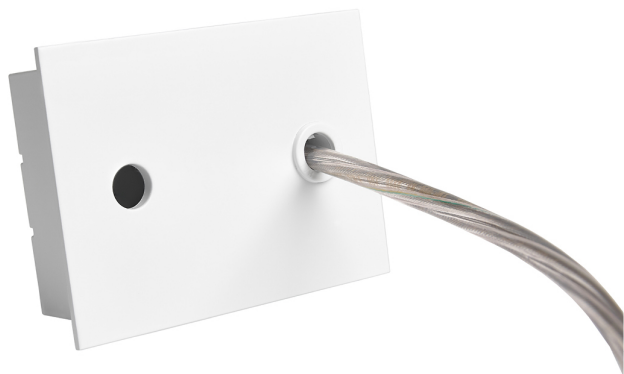

Accessory

Ref. ETC1029B

Ref ETC1029B compatible series equipment Trazzo 70. Color: White

Dimensions (mm):

L: 2000 mm