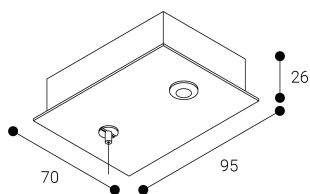

Accessory

Ref. ETC1029B

Ref ETC1029B compatible series equipment Trazzo Avant. Color: White

Dimensions (mm):

L: 2000 mm