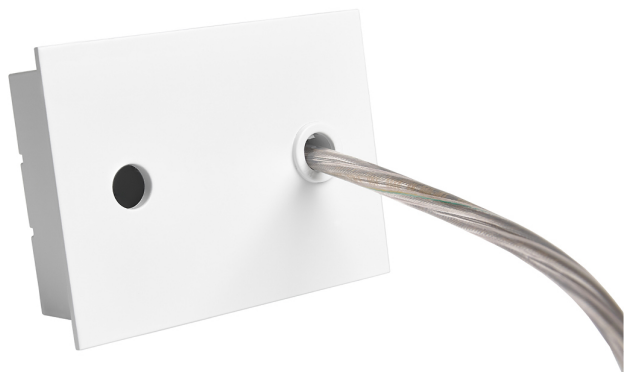

Accessory

Ref. ETC1029B

Ref ETC1029B compatible series equipment Trazzo Avant. Color: White

Dimensions (mm):

L: 2000 mm