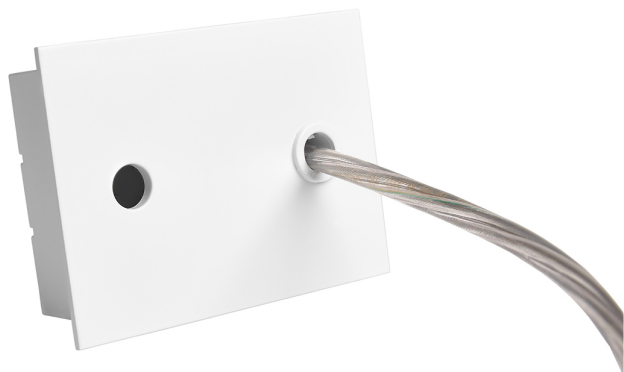

Accessory

Ref. ETC1029B

Ref ETC1029B compatible series equipment Zafiro. Color: White

Dimensions (mm):

L: 2000 mm