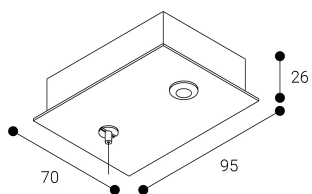

Accessory

Ref. ETC1029B

Ref ETC1029B compatible series equipment Zafiro. Color: White

Dimensions (mm):

L: 2000 mm