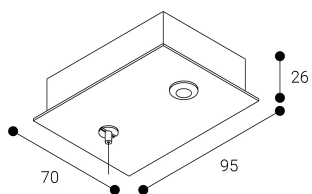

Accessory

Ref. ETC1029G

Ref ETC1029G compatible series equipment Sycom. Color: Grey

Dimensions (mm):

L: 2000 mm