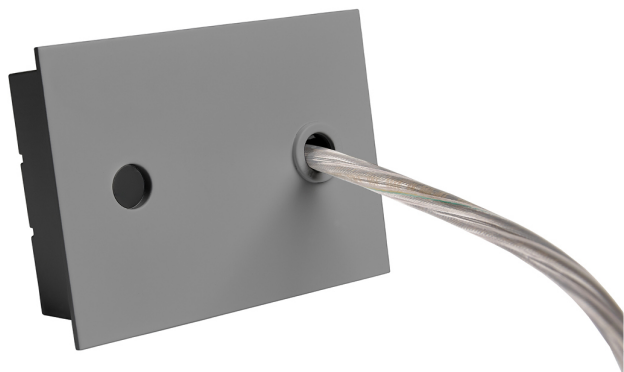

Accessory

Ref. ETC1029G

Ref ETC1029G compatible series equipment Trazzo 70. Color: Grey

Dimensions (mm):

L: 2000 mm