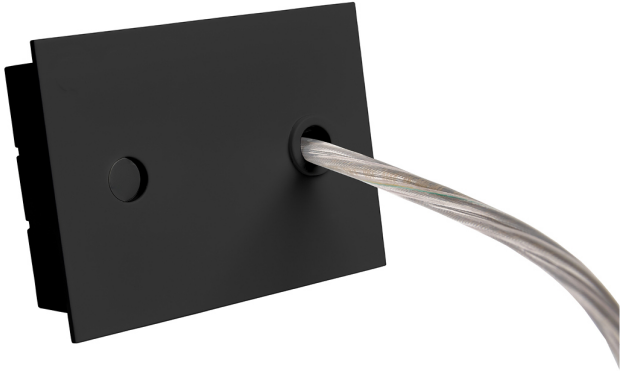

Accessory
Ref. ETC1029N

Ref ETC1029N compatible series equipment Trazzo Avant. Color: Black

Dimensions (mm):

L: 2000 mm