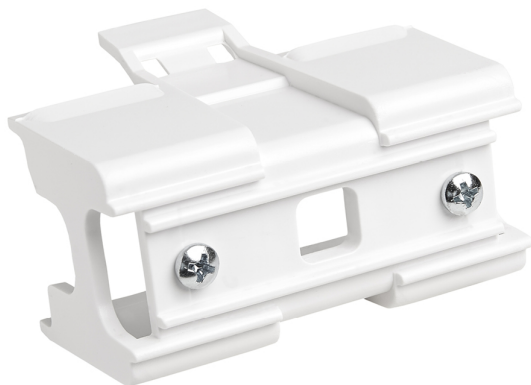

Accessory

Ref. LI0145P

Ref LI0145P compatible series equipment Linnea. Built in Wall or ceiling mounted fitting with ABS injected housing and opal polycarbonate diffuser.

Dimensions (mm):