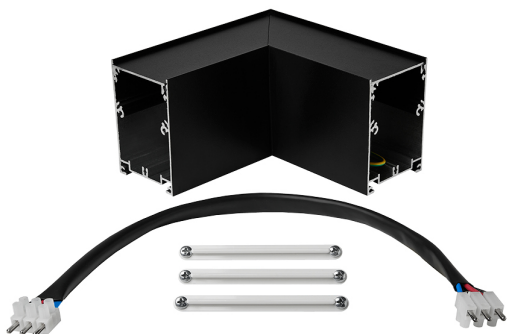

Accessory  
Ref. TX006N

Ref TX006N compatible series equipment Trazzo Avant. Color: Black

Dimensions (mm):