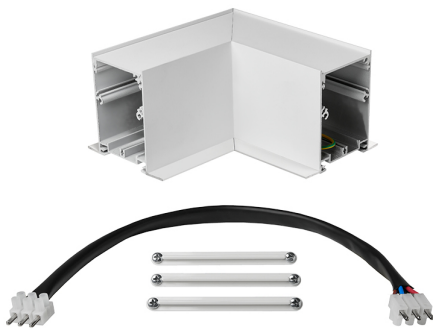

Accessory  
Ref. TXE006B

Ref TXE006B compatible series equipment Trazzo Avant. Color: White

Dimensions (mm):