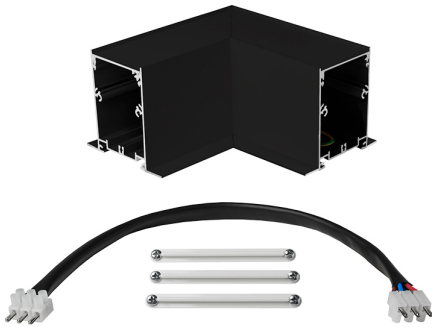

Accessory

Ref. TXE006N

Ref TXE006N compatible series equipment Trazzo Avant. Color: Black

Dimensions (mm):