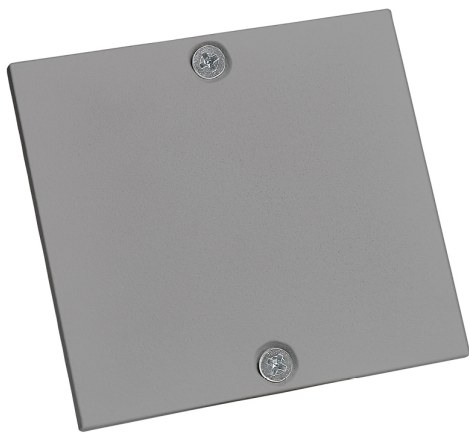

Accessory

Ref. TZ70D016G

Ref TZ70D016G compatible series equipment Trazzo 70. Built in Made of aluminum and lacquered with high-performance epoxy-polyester resins by electrostatic application and subsequent polymerization. Resistant to UV rays and corrosion.. Color: Grey

Dimensions (mm):