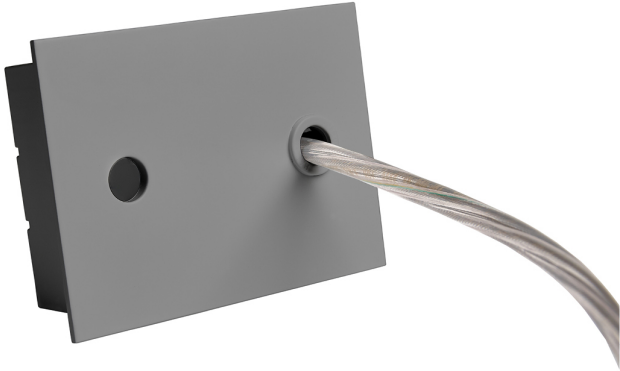

Accessory  
Ref. ETC1029G

Ref ETC1029G compatible series equipment Trazzo 70. Color: Grey

Dimensions (mm):

L: 2000 mm