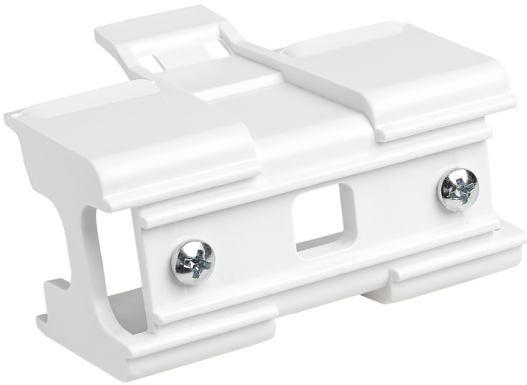

Accesory

Ref. LI0145P

Ref LI0145P compatible series equipment Linnea. Built in Wall or ceiling mounted fitting with ABS injected housing and opal polycarbonate diffuser.

Dimensions (mm):