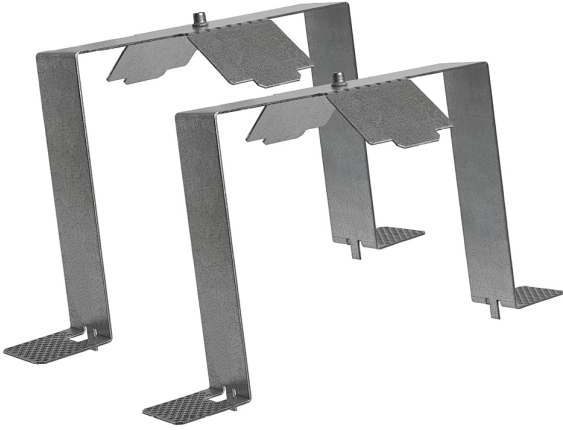

Accessory
Ref. CS0312

Ref CS0312 compatible series equipment Cosmos.

Dimensions (mm):