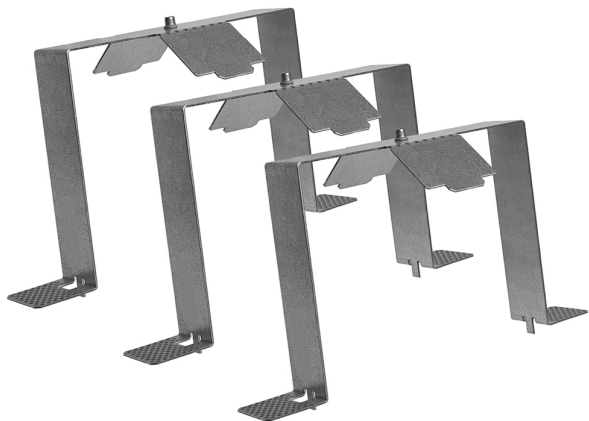

Accesory
Ref. CS0313

Ref CS0313 compatible series equipment Cosmos.

Dimensions (mm):