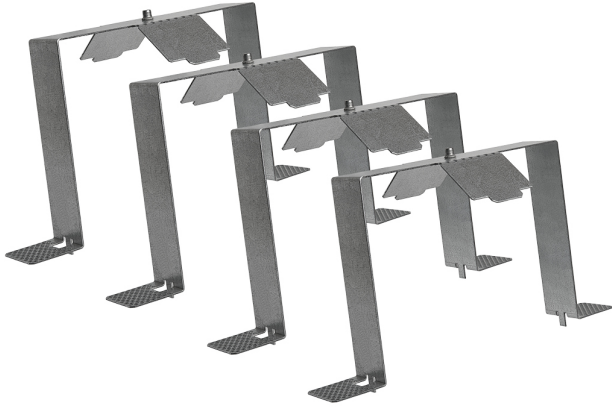

Accesory  
Ref. CS0314

Ref CS0314 compatible series equipment Cosmos.

Dimensions (mm):