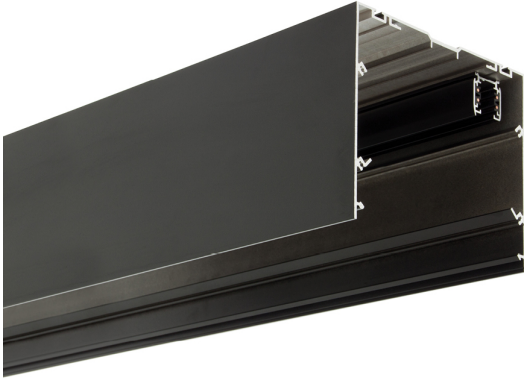

Accessory

Ref. CS3P1800N

Ref CS3P1800N compatible series equipment Cosmos. Color: Black

Dimensions (mm):