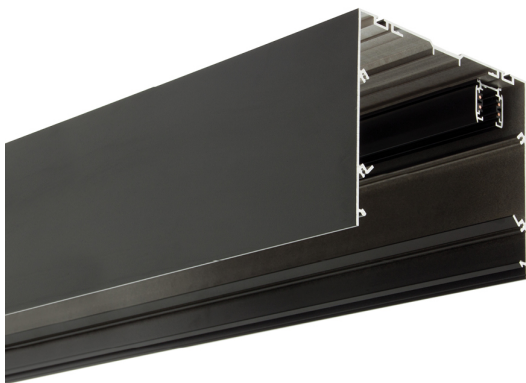

Accessory

Ref. CS3P2100N

Ref CS3P2100N compatible series equipment Cosmos. Color: Black

Dimensions (mm):

L: 2100 mm