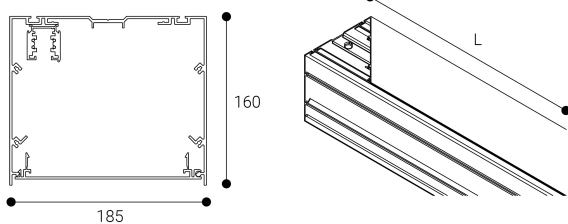

Accessory

Ref. CS3P2100N

Ref CS3P2100N compatible series equipment Cosmos. Color: Black

Dimensions (mm):

L: 2100 mm