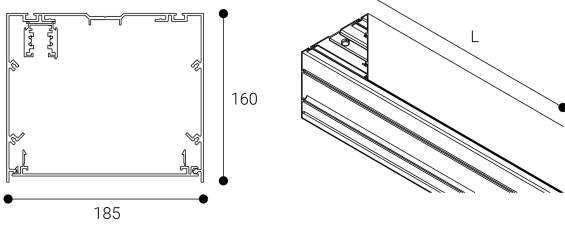

Accessory

Ref. CS3P2400B

Ref CS3P2400B compatible series equipment Cosmos. Color: White

Dimensions (mm):

L: 2400 mm