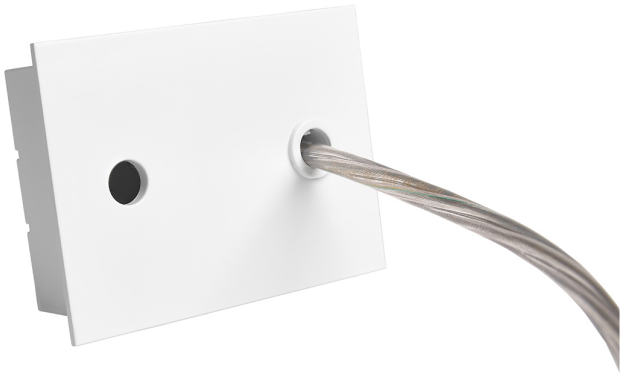

Accessory

Ref. ETC10294MB

Ref ETC10294MB compatible series equipment Trazzo Mixto. Color: White

Dimensions (mm):

L: 4000 mm