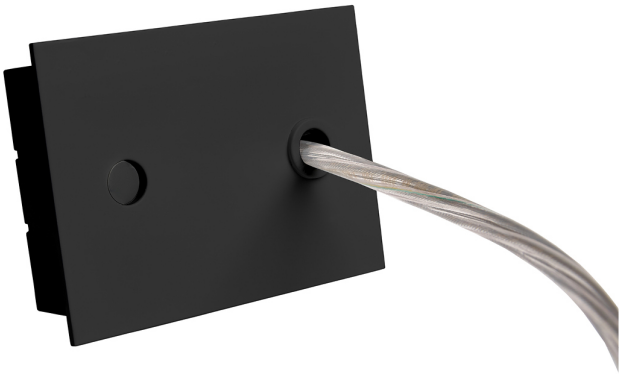

Accessory

Ref. ETC10294MN

Ref ETC10294MN compatible series equipment Trazzo Mixto. Color: White

Dimensions (mm):

L: 4000 mm