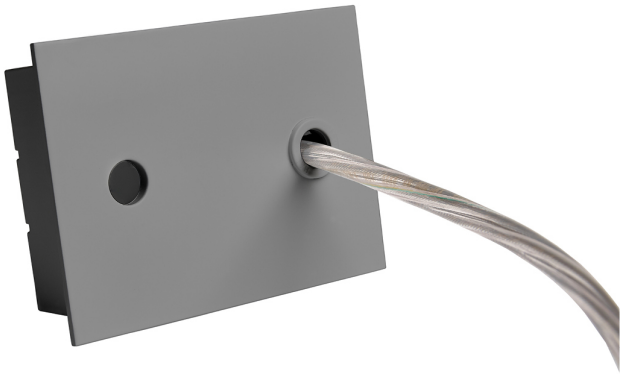

Accessory

Ref. ETC10295P4MG

Ref ETC10295P4MG compatible series equipment Trazzo 70. Color: Grey

Dimensions (mm):

L: 4000 mm