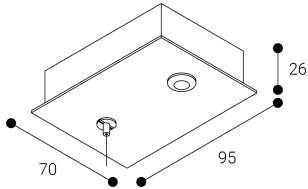

Accessory

Ref. ETC10295P4MG

Ref ETC10295P4MG compatible series equipment Trazzo Mixto. Color: Grey

Dimensions (mm):

L: 4000 mm