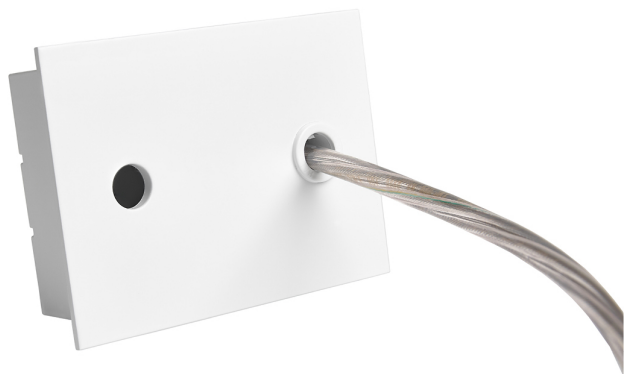

Accessory

Ref. ETC1029B

Ref ETC1029B compatible series equipment Eyre. Color: White

Dimensions (mm):

L: 2000 mm