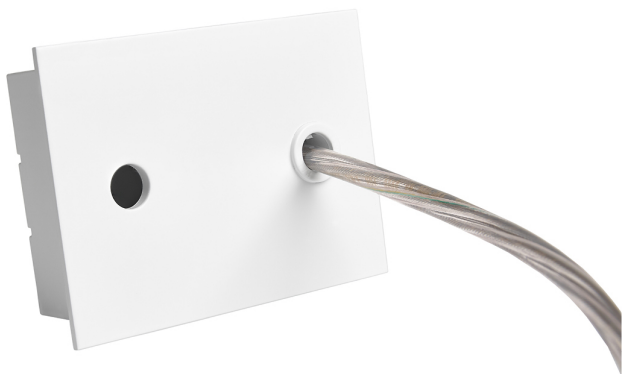

Accessory

Ref. ETC1029B

Ref ETC1029B compatible series equipment Sycom. Color: White

Dimensions (mm):

L: 2000 mm